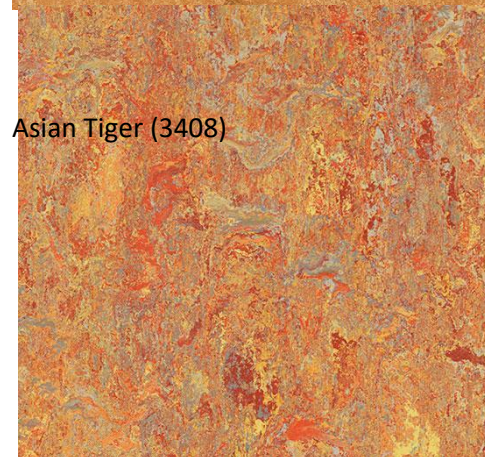

**Three examples of Marmoleum colours:** my favourite is Asian Tiger then Sunny Day (both in the Vivace collection which has greater colour contrasts & contains 8 colours – happy to pretend it has a name more relevant to Taroudant like the Yellow Saffron & Sahara

Golden Saffron (3847)

Sahara (3174)

Asian Tiger (3408)

Sunny Day (3411/341135)